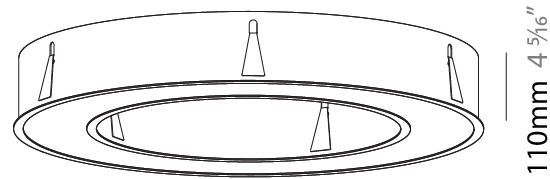

GENERAL

Series: Glorious
Subseries: Glorious
Brand: Prolicht
Division: Architectural
Mounting Type: Recessed
Mounting Location: Ceiling
Subcategory: Ambient

PHYSICAL

Shape: Round
Diameter (mm): 970
Diameter (in): 38 ³/₁₆
Height (mm): 110
Height (in): 4 ⁵/₁₆
Min. Recessing Depth (mm): 120
Min. Recessing Depth (in): 4 ³/₄
Light Distribution: Direct
Weight (kg): 11.164
Weight (lbs): 24.61
Diffuser: PMMA - Opal or Micro-Prism
Fixture Finish: SSR / BKV / CWI / CRY / HAB / UFT / ITA / RUA / FTG / MYG / LOD / PUS / FRO / FUP / KIA / POP / BLS / SPG / MEY / GOH / GUM / CHC / COM / ABZ / JAG / OBR / MOS / ROR
Fixture Material: Aluminum
Cut-out Measurements: 960mm / 37 13/16" x 640mm / 25 3/16"

ELECTRICAL

Lamp Type: LED (Zhaga Standard)
Input Wattage (W): 45
Total Output Wattage (W): 36 / 28.8 (3500K)
Dimming: 0-10V Dimming / Phase Dimming (120Vac Only)
Driver Included: Yes
Driver Location: Integrated
Driver Type: Constant Current - 120 / 277Vac
Driver Class: Class 2
Input Voltage (V): 120 - 277
Constant Current (MA): 350 / 900 (3500K)

LED

Color Temperature (°K): 3000 / 3500 / 4000
Max. Delivered Lumen (lm): 4150 / 4302 / 4390
CRI: >80 CRI
Efficiency (%): 65
Lamp Life (hrs): 50000

OPTICAL

RATINGS AND CERTIFICATIONS

Certified By: Certified for North American Standards
IP rating: IP20

PROJECT
TYPE
SPECIFIER
QUANTITY
DATE

110mm 4 ⁵/₁₆"

Ø 628mm 24 ³/₄"

Ø 970mm 38 ³/₁₆"

960mm x 640mm
37 13/16" x 25 3/16"

120mm
4 3/4"

10 - 15mm
3/8" - 9/16"