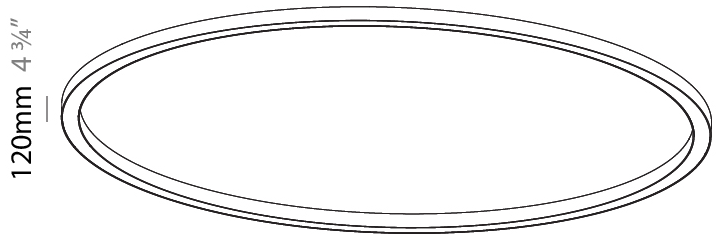

A32920-

base number	LED Dimming	Color Temperature	Finishes (Diamond)

1. To build a product code in our configurator select the specify button on the base model # product page
2. To build a manual product code on this datasheet choose from the options listed below in blue font and add the suffix to the base model #

GENERAL

Series: Glorious
Subseries: Glorious
Brand: Prolicht
Division: Architectural
Mounting Type: Surface
Mounting Location: Ceiling

PHYSICAL

Diameter (mm): 5400
Diameter (in): 212 ⁵/₈
Height (mm): 120
Height (in): 4 ³/₄
Light Distribution: Direct
Weight (kg): 68
Weight (lbs): 149.6
Diffuser: PMMA - Opal
Fixture Finish: SSR / BKV / CWI / CRY / HAB / UFT / ITA / RUA / FTG / MYG / LOD / PUS / FRO / FUP / KIA / POP / BLS / SPG / MEY / GOH / GUM / CHC / COM / ABZ / JAG / OBR / MOS / ROR
Fixture Material: Aluminum

ELECTRICAL

Lamp Type: LED (Zhaga Standard)
Input Wattage (W): 280
Total Output Wattage (W): 224 / 179.2 (3500K)
Dimming: Non-Dimming / Phase Dimming (120Vac only) / 0-10V Dimming
Driver Included: Yes
Driver Location: Integrated
Driver Type: Constant Current - 120 / 277Vac
Driver Class: Class 2
Input Voltage (V): 120 - 277
Constant Current (MA): 350 / 800 (3500K)

LED

Color Temperature (°K): 3000 / 3500 / 4000
Max. Delivered Lumen (lm): 25840 / 26754 / 27300
CRI: >80 CRI
Efficiency (%): 65
Lamp Life (hrs): 50000

OPTICAL

RATINGS AND CERTIFICATIONS

Certified By: Certified for North American Standards
IP rating: IP20

120mm 4 ³/₄"

Ø 5100mm 200 ¹³/₁₆"

Ø 5400mm 212 ⁵/₈"