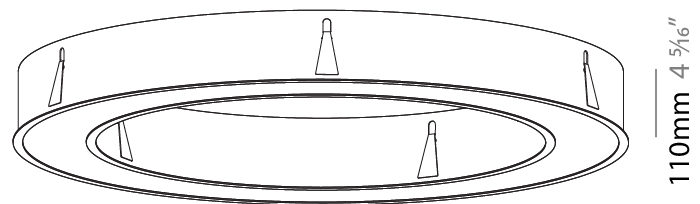

GENERAL

Series: Glorious
Subseries: Glorious
Brand: Prolicht
Division: Architectural
Mounting Type: Recessed
Mounting Location: Ceiling
Subcategory: Ambient

PHYSICAL

Shape: Round
Diameter (mm): 1270
Diameter (in): 50
Height (mm): 110
Height (in): 4 5/16
Min. Recessing Depth (mm): 120
Min. Recessing Depth (in): 4 3/4
Light Distribution: Direct
Weight (kg): 15.446
Weight (lbs): 34.05
Diffuser: PMMA - Opal or Micro-Prism
Fixture Finish: SSR / BKV / CWI / CRY / HAB / UFT / ITA / RUA / FTG / MYG / LOD / PUS / FRO / FUP / KIA / POP / BLS / SPG / MEY / GOH / GUM / CHC / COM / ABZ / JAG / OBR / MOS / ROR
Fixture Material: Aluminum
Cut-out Measurements: 1260mm / 49 5/8" x 940mm / 37"

ELECTRICAL

Lamp Type: LED (Zhaga Standard)
Input Wattage (W): 60
Total Output Wattage (W): 48 / 38.4 (3500K)
Dimming: 0-10V Dimming / Phase Dimming (120Vac Only)
Driver Included: Yes
Driver Location: Integrated
Driver Type: Constant Current - 120 / 277Vac
Driver Class: Class 2
Input Voltage (V): 120 - 277
Constant Current (MA): 350 / 600 (3500K)

LED

Color Temperature (°K): 3000 / 3500 / 4000
Max. Delivered Lumen (lm): 5540 / 5733 / 5850
CRI: >80 CRI
Efficiency (%): 65
Lamp Life (hrs): 50000

OPTICAL

RATINGS AND CERTIFICATIONS

Certified By: Certified for North American Standards
IP rating: IP20

Ø 928mm 36 9/16"

Ø 1270mm 50"

110mm 4 5/16"

1260mm x 940mm
49 5/8" x 37"

120mm
4 3/4"

10 - 15mm
3/8" - 9/16"